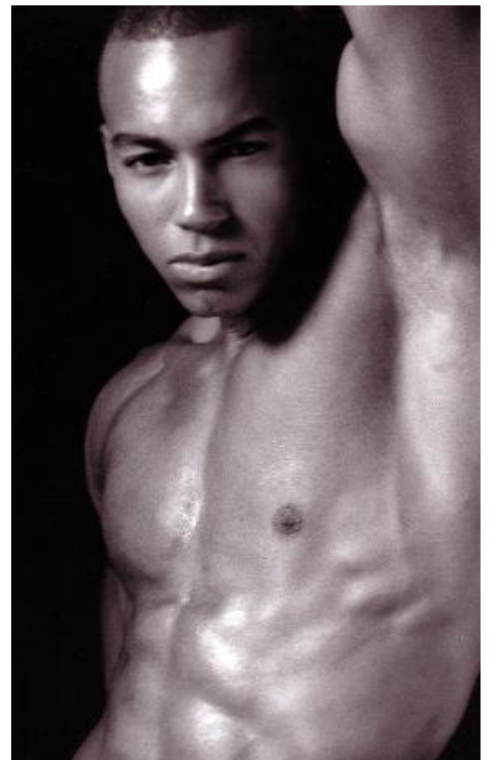

Vaughn

height - 6'0" suit - 40R shirt - 15.5/32 waist - 31-32 inseam - 32 shoe - 10 hair - brown eyes - brown